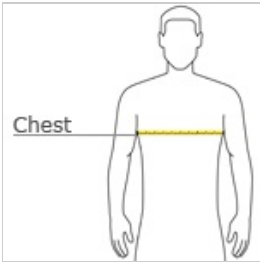

- 5-ounce, 80/20 poly/combed cotton performance blend poplin
- IL50 strength
- One-piece, lined, notched lapel
- Left chest patch pocket with bartacked pencil stall
- Two lower pockets
- 6-gripper closure

CARE INSTRUCTIONS

Industrial Wash. Home Wash. Light soil wash.

front

back

HOW TO MEASURE

CHEST

With arms down at sides, measure around the upper body, under arms and over the fullest part of the chest.

SIZE CHART

	XS	S	M	L	XL	2XL	3XL	4XL	5XL
Chest	32-34	36-38	40-42	44-46	48-50	52-54	56-58	60-62	64-66

COLOR INFORMATION

White